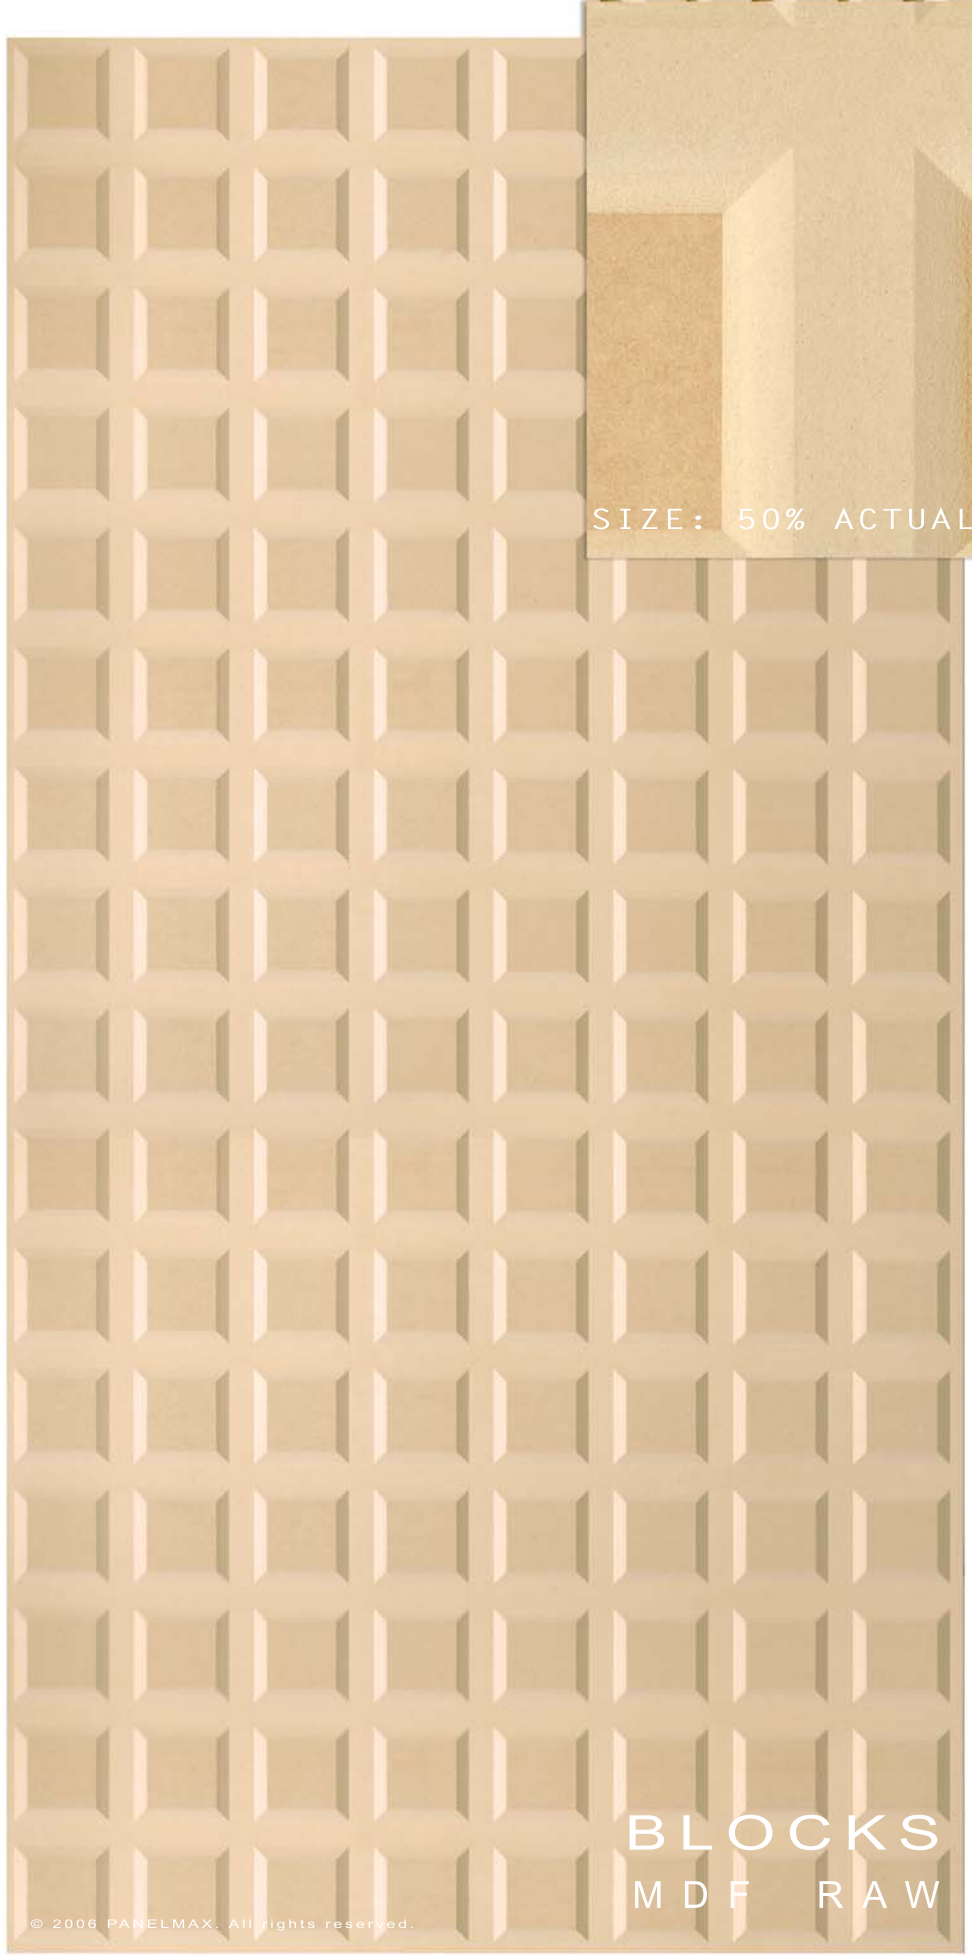

panelmax

... providing "added value" with sculptured panels.

96" (+-)

SIZE: 50% ACTUAL (+-)

BLOCKS
MDF RAW

© 2006 PANELMAX. All rights reserved.

48" (+-)

REQUIRES A PANEL LAYOUT DRAWING PRIOR TO ORDERING.