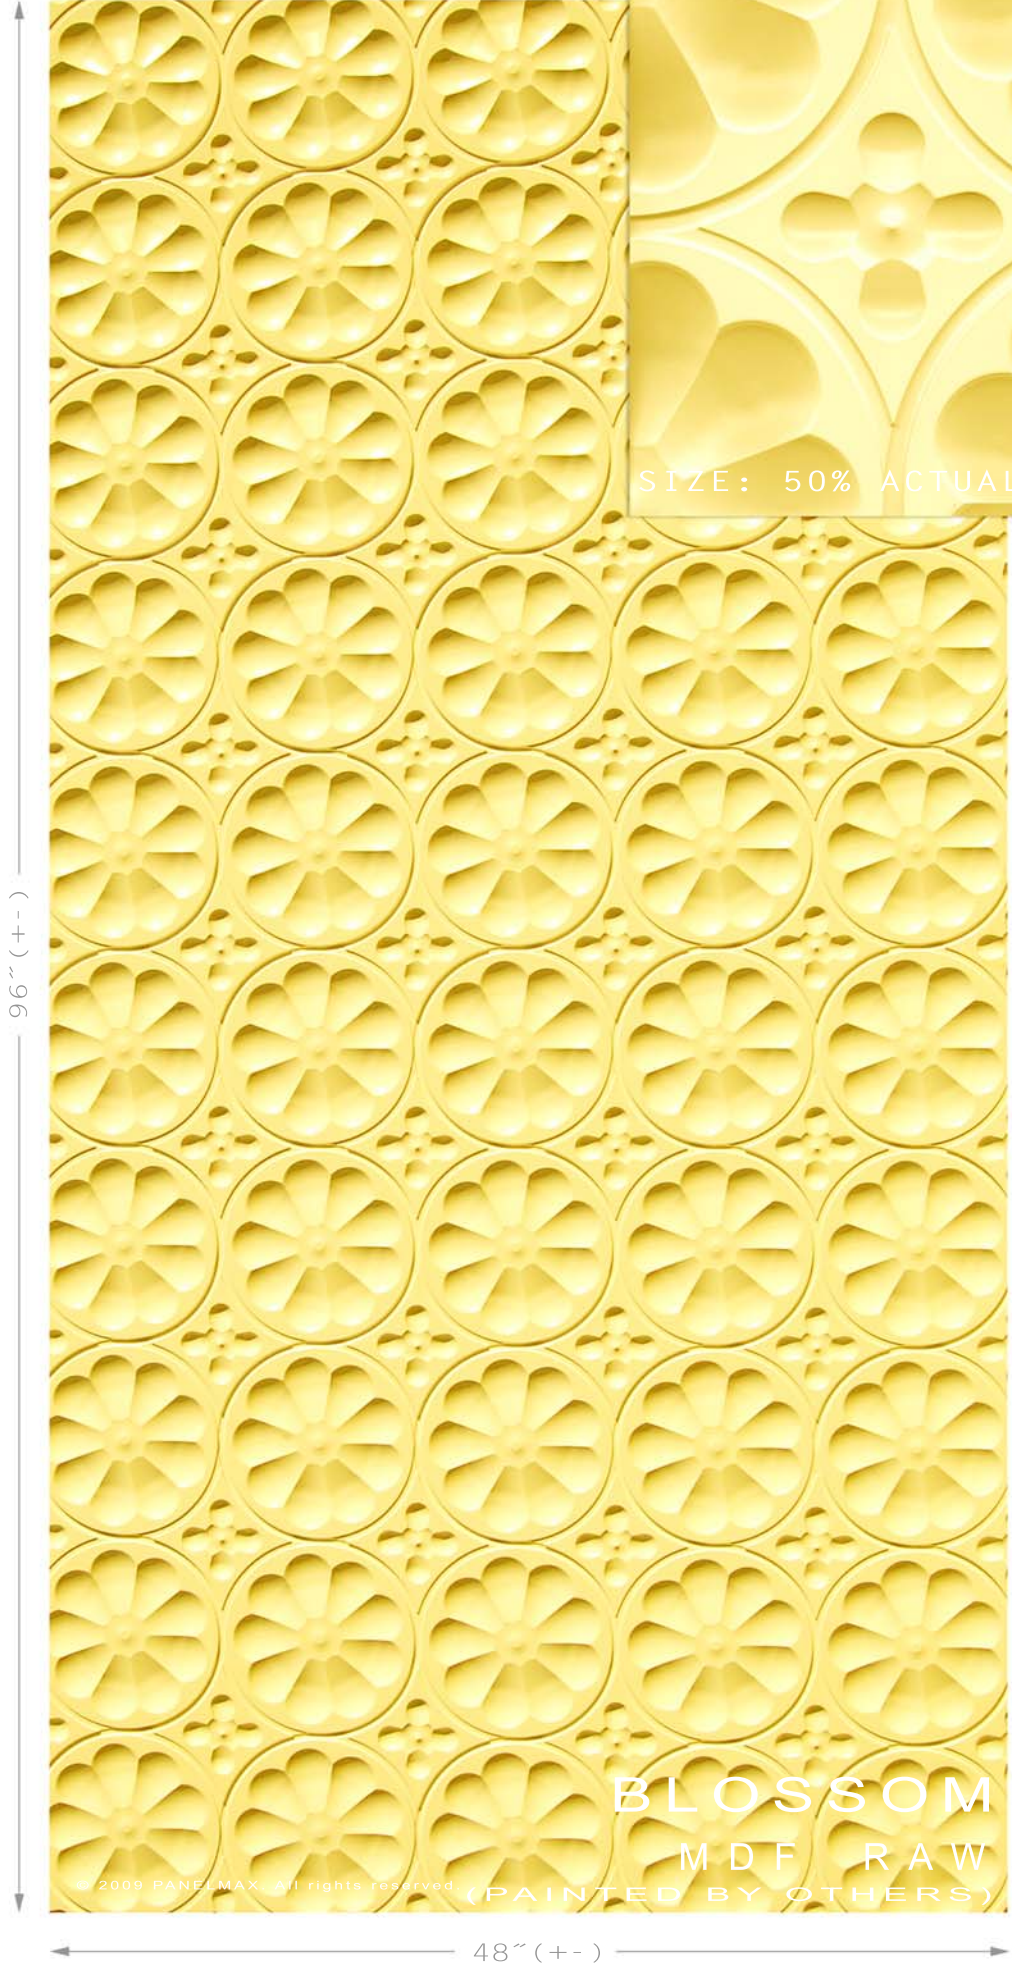

panelmax

... providing "added value" with sculptured panels.

SIZE: 50% ACTUAL(+/-)

BLOSSOM
MDF RAW
(PAINTED BY OTHERS)

© 2009 PANELMAX. All rights reserved.

REQUIRES A PANEL LAYOUT DRAWING PRIOR TO ORDERING.
SAMPLES ONLY AVAILABLE IN 3-D LAMINATE CRYSTAL WHITE 14"X18".