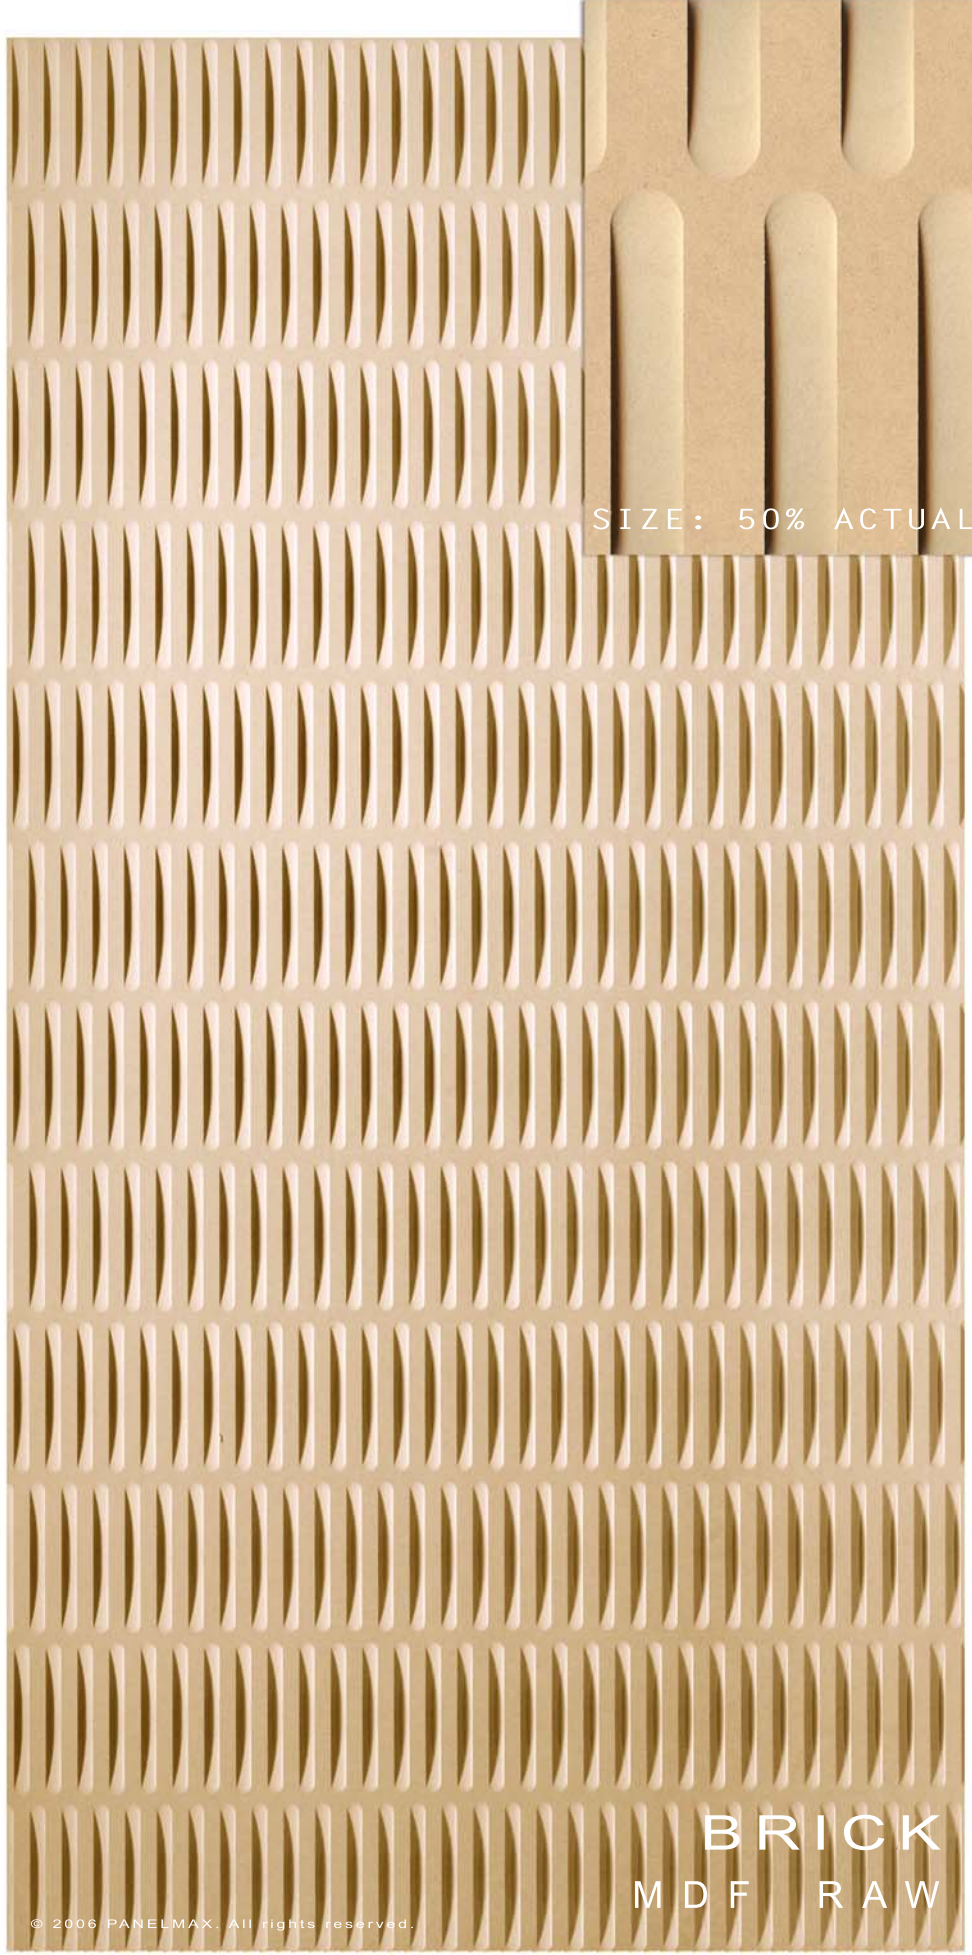

panelmax

... providing "added value" with sculptured panels.

96" (+/-)

SIZE: 50% ACTUAL (+/-)

© 2006 PANELMAX. All rights reserved.

BRICK
MDF RAW

48" (+/-)

REQUIRES A PANEL LAYOUT DRAWING PRIOR TO ORDERING.