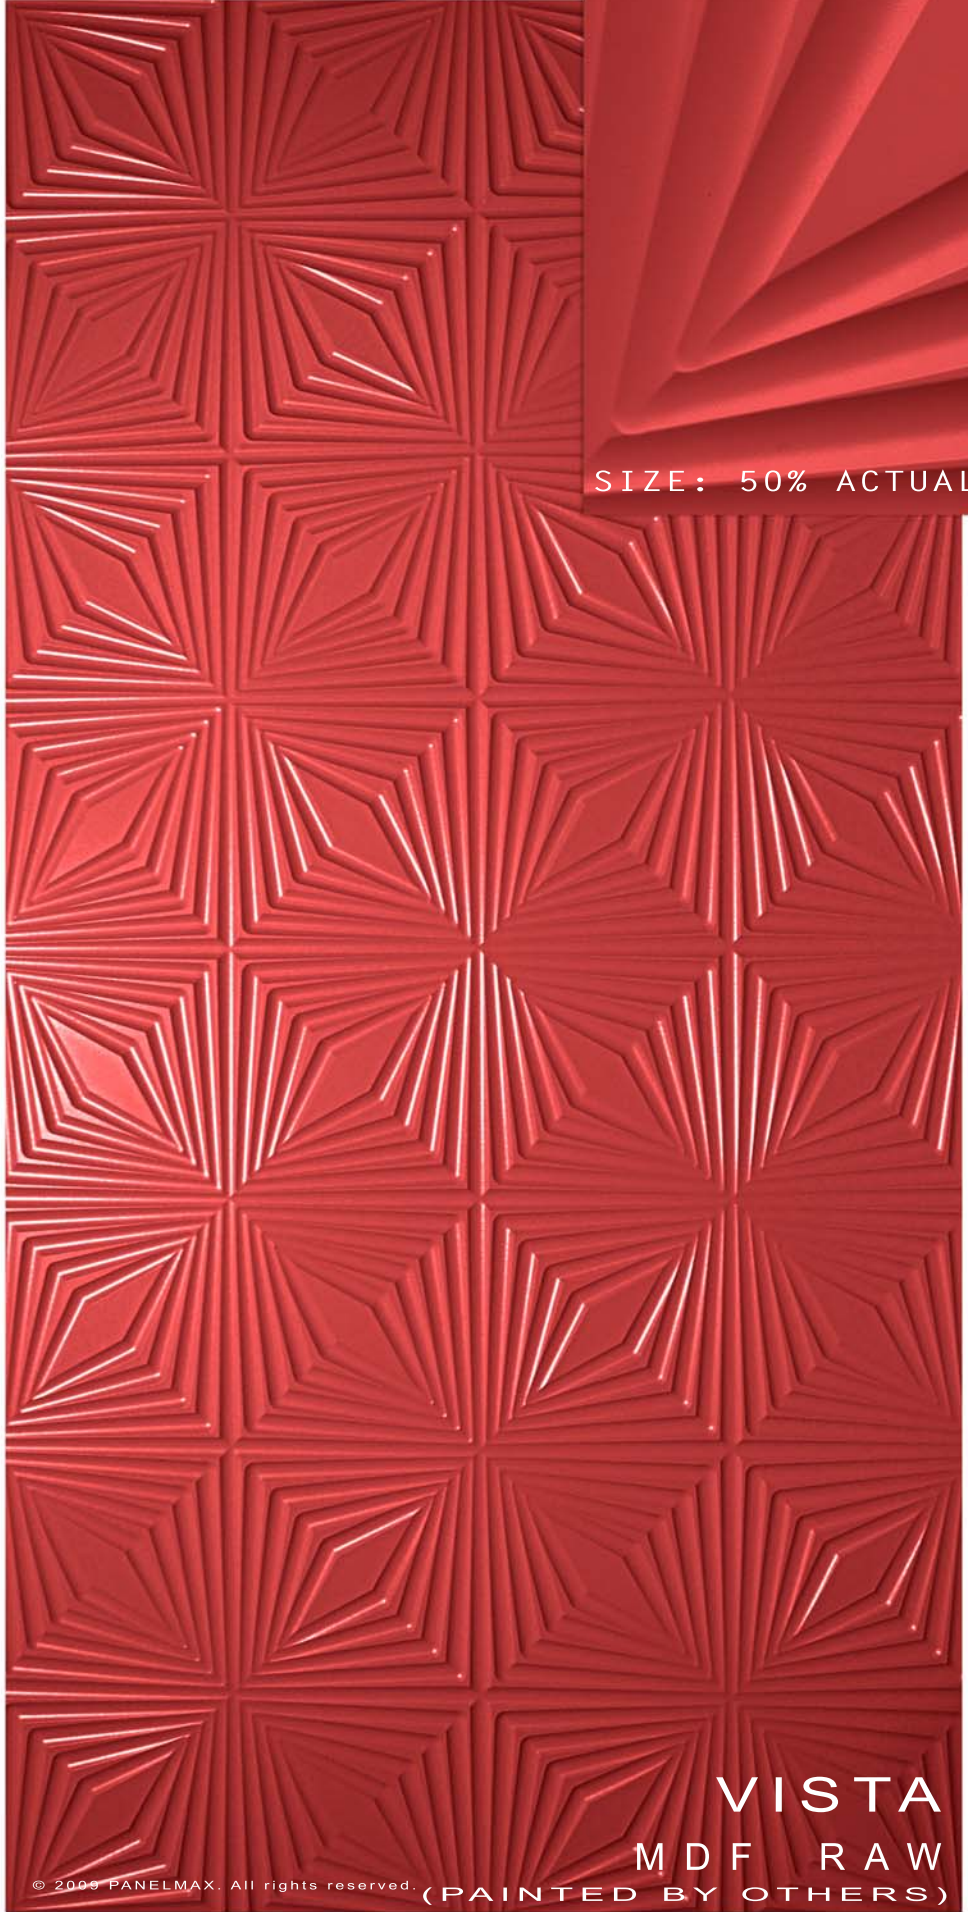

panelmax

... providing "added value" with sculptured panels.

96" (+/-)

SIZE: 50% ACTUAL (+/-)

VISTA
MDF RAW

© 2009 PANELMAX. All rights reserved. (PAINTED BY OTHERS)

48" (+/-)

REQUIRES A PANEL LAYOUT DRAWING PRIOR TO ORDERING.
SAMPLES ONLY AVAILABLE IN 3-D LAMINATE CRYSTAL WHITE 14"X18".