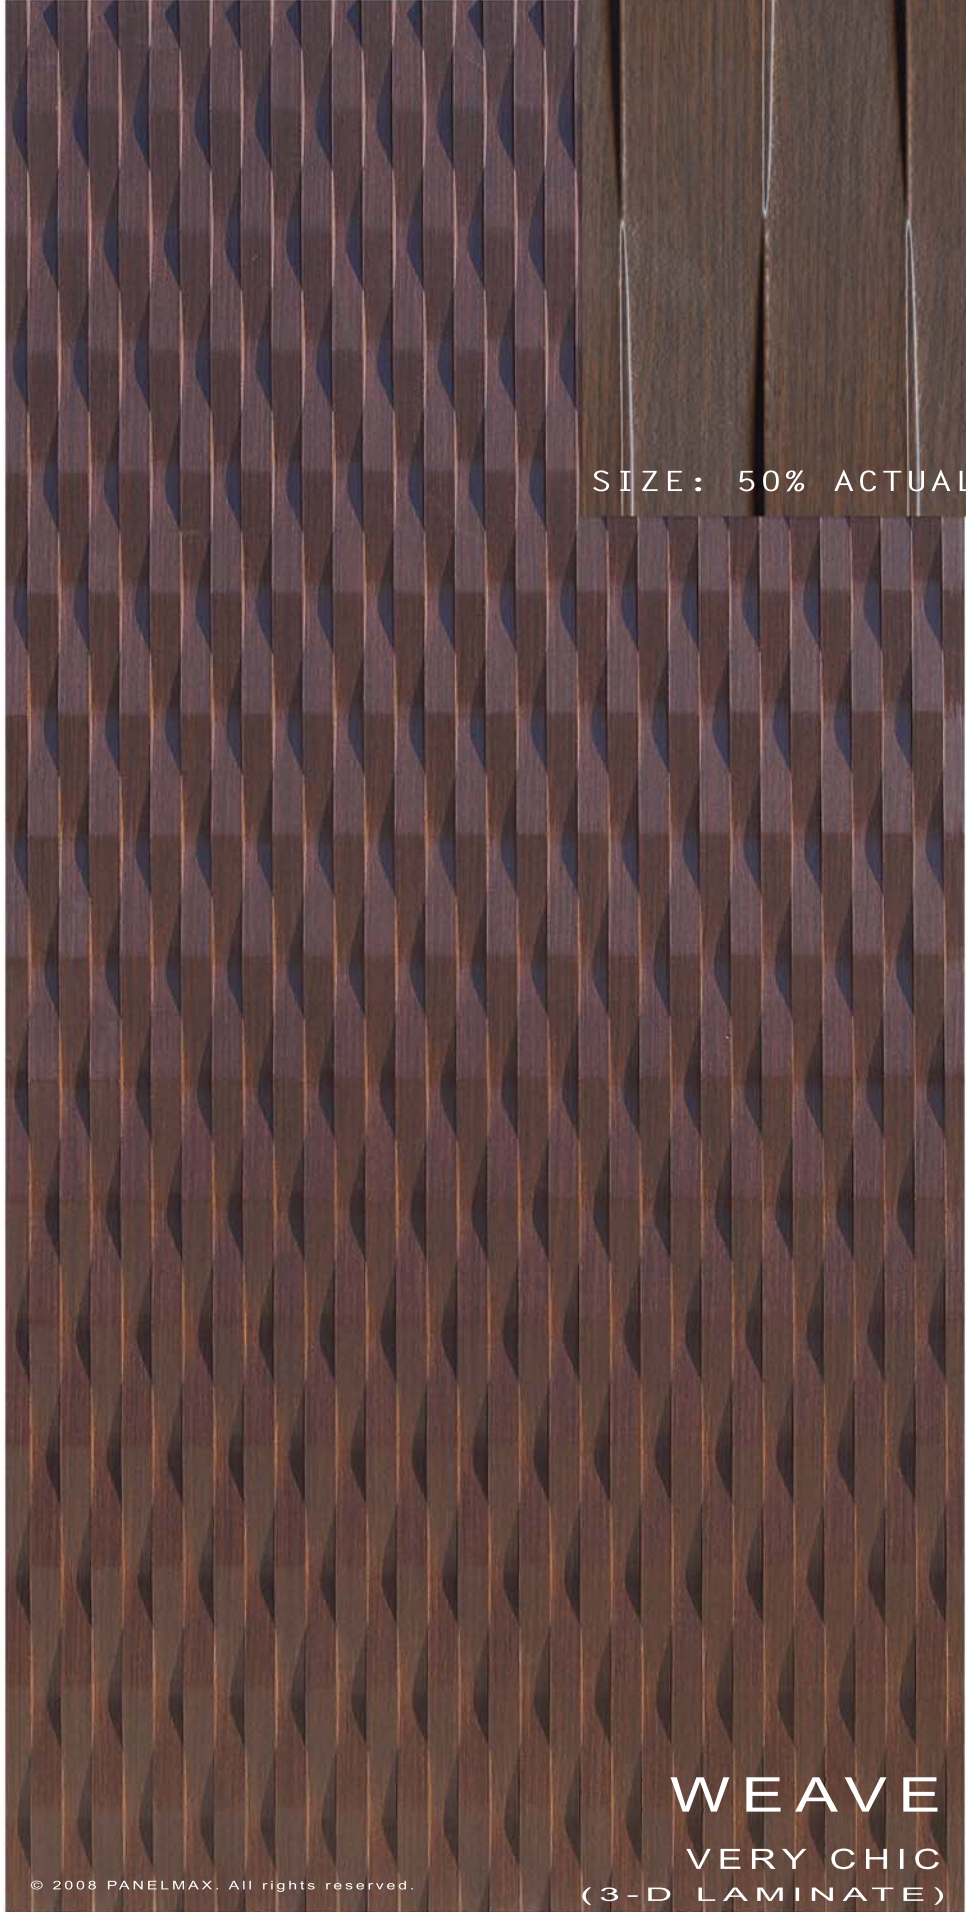

panelmax

... providing "added value" with sculptured panels.

96" (+/-)

SIZE: 50% ACTUAL(+/-)

WEAVE
VERY CHIC
(3-D LAMINATE)

© 2008 PANELMAX. All rights reserved.

48" (+/-)

REQUIRES A PANEL LAYOUT DRAWING PRIOR TO ORDERING.